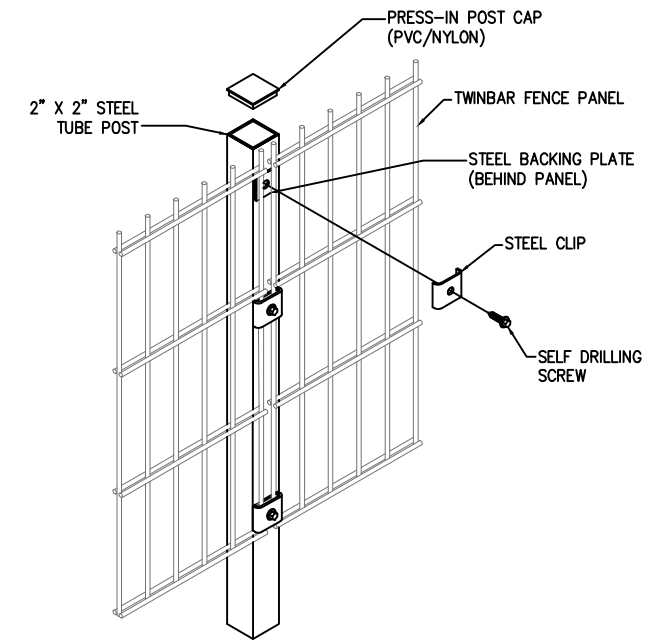

1 6'-0" HIGH TWINBAR FENCE w/ SINGLE SWING GATE
TBFG SCALE: 1/2"=1'-0"

2 TYPICAL ASSEMBY ISOMETRIC
TBFG SCALE: N.T.S.

3 TWINBAR PANEL ISOMETRIC
TBFG SCALE: 3"=1'-0"

DRAWN BY:
GM
CHECKED BY:
AA
SCALE:
AS NOTED
DATE:
3/15/21

TITLE:
TYPICAL 6'-0" H TWINBAR
w/SINGLE SWING GATE

SHEET NO:
TBFG

THIS DRAWING IN DESIGN AND DETAIL IS THE SOLE PROPERTY OF MFR MANUFACTURING CORPORATION, INC. AND MAY NOT BE USED FOR ANY PURPOSE WHATSOEVER OTHER THAN FOR OUR MANUFACTURING FACILITY AND INSTALLATION OF OUR PRODUCTS. THIS DOCUMENT OR ANY PART THEREOF MAY NOT BE REPRODUCED IN ANY MANNER WHATSOEVER AND SHALL BE RETURNED TO US UPON REQUEST. ALL RIGHTS RESERVED.