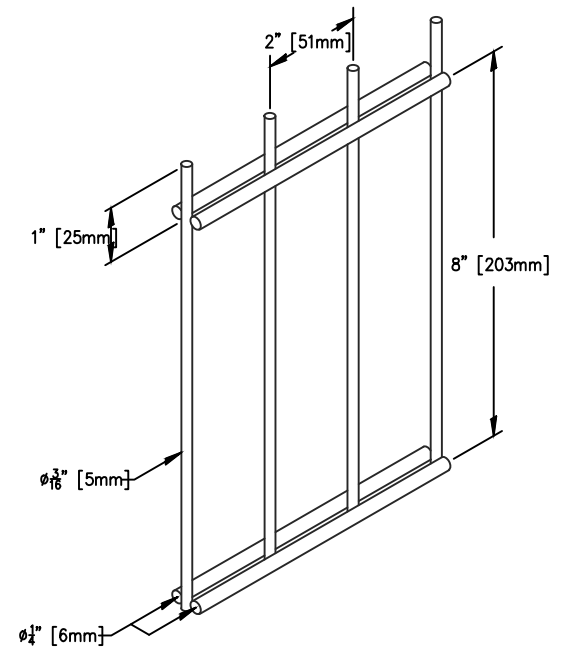

1 6'-0" HIGH TWINBAR FENCE w/ SINGLE SWING GATE
TBFG SCALE: 1/2"=1'-0"

2 TYPICAL ASSEMBY ISOMETRIC
TBFG SCALE: N.T.S.

3 TWINBAR PANEL ISOMETRIC
TBFG SCALE: 3"=1'-0"

DRAWN BY:
GM
CHECKED BY:
AA
SCALE:
AS NOTED
DATE:
3/15/21

TITLE:
TYPICAL 6'-0" H TWINBAR
w/SINGLE SWING GATE

SHEET NO:
TBFG

THIS DRAWING IN DESIGN AND DETAIL IS THE SOLE PROPERTY OF MFR MANUFACTURING CORPORATION, INC. AND MAY NOT BE USED FOR ANY PURPOSE WHATSOEVER OTHER THAN FOR OUR MANUFACTURING FACILITY AND INSTALLATION OF OUR PRODUCTS. THIS DOCUMENT OR ANY PART THEREOF MAY NOT BE REPRODUCED IN ANY MANNER WHATSOEVER AND SHALL BE RETURNED TO US UPON REQUEST. ALL RIGHTS RESERVED.