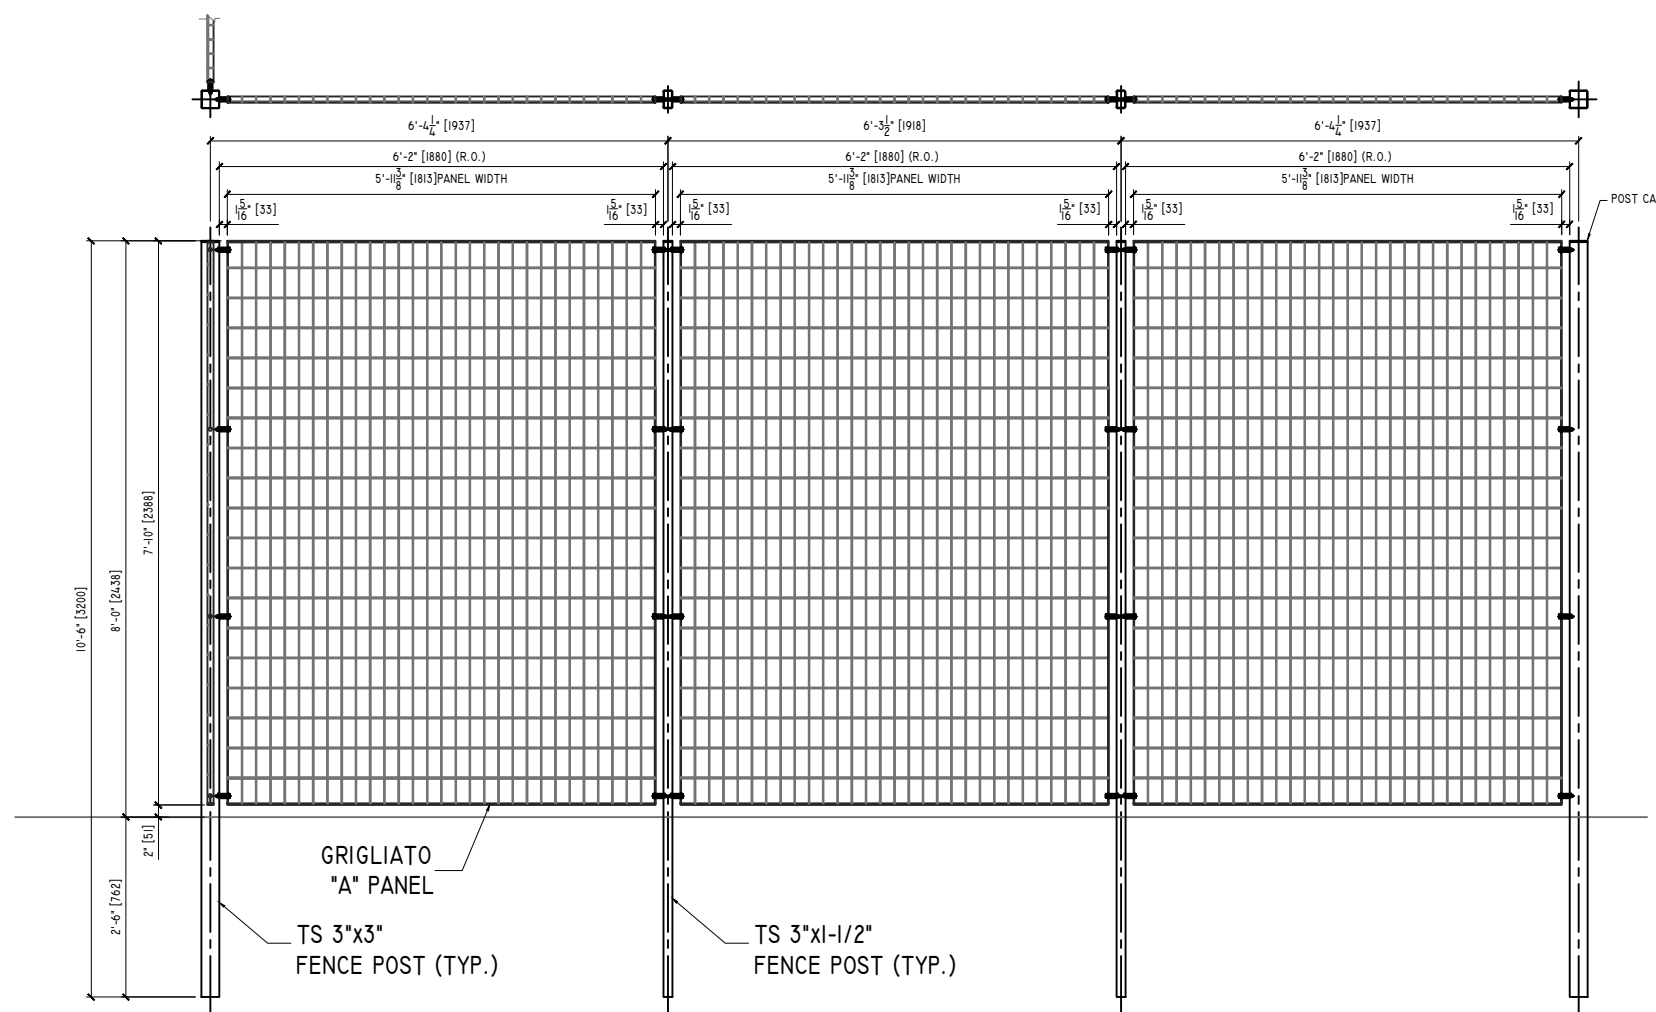

1 GRIGLIATO SPACER CONNECTION DETAIL
GA-8 SCALE: N.T.S.

2 GRIGLIATO A PANEL ISOMETRIC
GA-8 SCALE: 3"=1'-0"

3 TYPICAL 8FT TALL GRIGLIATO "A" FENCE SYSTEM
GA-8 SCALE: 3/8"=1'-0"

4 PANEL LEGEND
GA-8 SCALE: N.T.S.

DRAWN BY: AA	 1065 SILL AVE, AURORA IL 60506 • (815) 552-3333 • WWW.MFRCORP.COM	TITLE: TYPICAL 8-0" H GRIGLIATO "A" FENCE ELEVATION AND DETAILS	SHEET NO: GA-8
CHECKED BY: GM			
SCALE: AS NOTED			
DATE: 8/20/21			