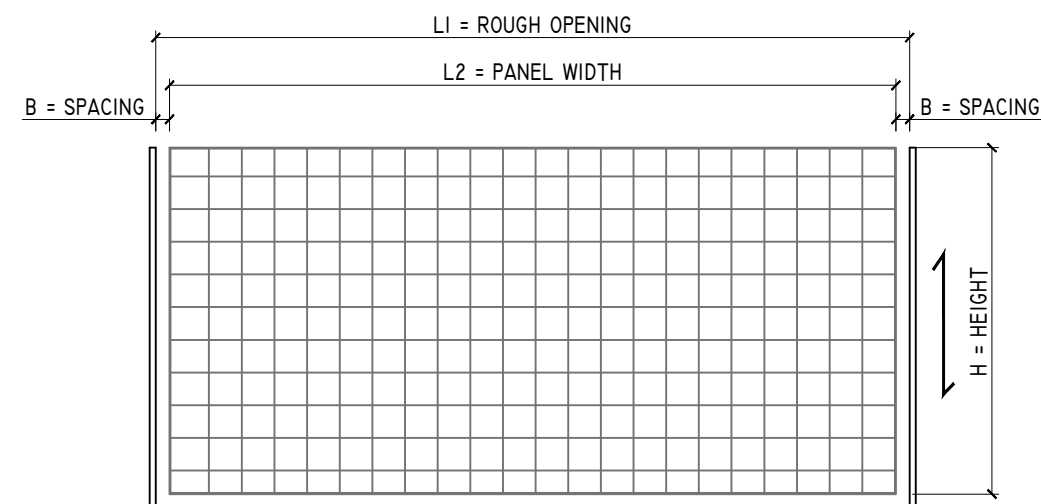

1 GRIGLIATO SPACER CONNECTION DETAIL
GA-8 SCALE: N.T.S.

2 GRIGLIATO A PANEL ISOMETRIC
GA-8 SCALE: 3"=1'-0"

3 TYPICAL 8FT TALL GRIGLIATO "A" FENCE SYSTEM
GA-8 SCALE: 3/8"=1'-0"

4 PANEL LEGEND
GA-8 SCALE: N.T.S.

DRAWN BY: AA	 1065 SILL AVE, AURORA IL 60506 • (815) 552-3333 • WWW.MFRCORP.COM	TITLE: TYPICAL 8-0" H GRIGLIATO "A" FENCE ELEVATION AND DETAILS	SHEET NO: GA-8
CHECKED BY: GM			
SCALE: AS NOTED			
DATE: 8/20/21			