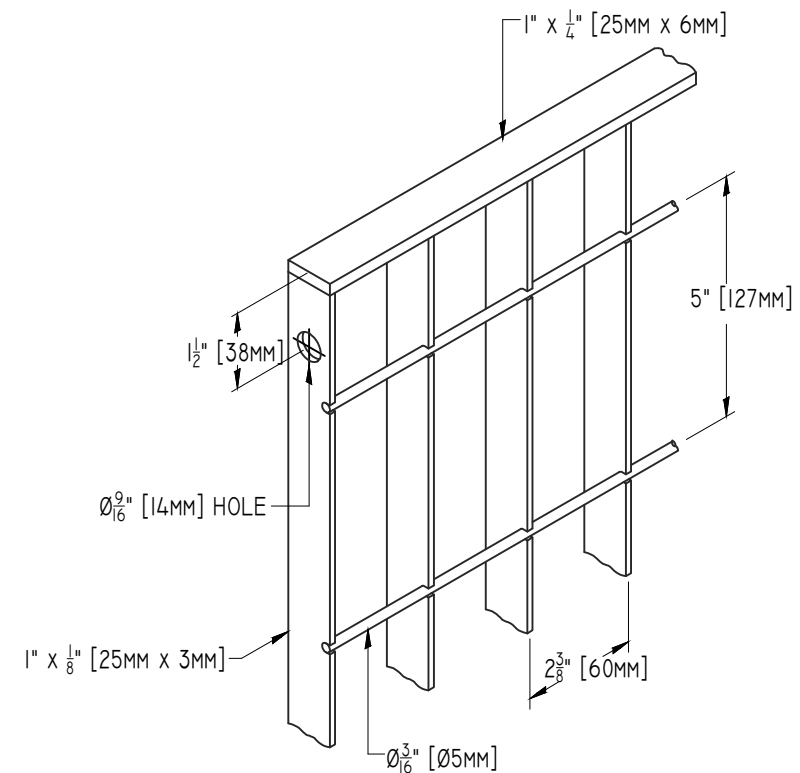

1 GRIGLIATO SPACER CONNECTION DETAIL
GA-8 SCALE: N.T.S.

2 GRIGLIATO A PANEL ISOMETRIC
GA-8 SCALE: 3"=1'-0"

3 TYPICAL 8FT TALL GRIGLIATO "A" FENCE SYSTEM
GA-8 SCALE: 3/8"=1'-0"

4 PANEL LEGEND
GA-8 SCALE: N.T.S.

DRAWN BY: AA	 1065 SILL AVE, AURORA IL 60506 • (815) 552-3333 • WWW.MFRCORP.COM	TITLE: TYPICAL 8-0" H GRIGLIATO "A" FENCE ELEVATION AND DETAILS	SHEET NO: GA-8
CHECKED BY: GM			
SCALE: AS NOTED			
DATE: 8/20/21			