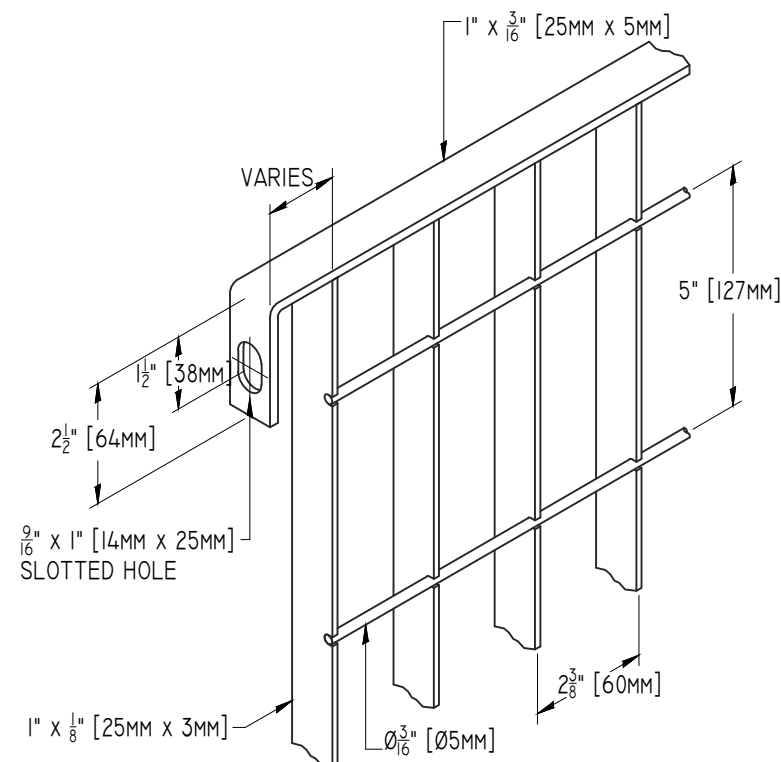

1 GRIGLIATO SPACER CONNECTION DETAIL
GA-8 SCALE: N.T.S.

2 GRIGLIATO A PANEL ISOMETRIC
GA-8 SCALE: 3"=1'-0"

3 TYPICAL 8FT TALL GRIGLIATO "A" FENCE SYSTEM
GA-8 SCALE: 3/8"=1'-0"

4 PANEL LEGEND
GA-8 SCALE: N.T.S.

DRAWN BY:
AA
CHECKED BY:
GM
SCALE:
AS NOTED
DATE:
3/19/21

TITLE:
TYPICAL 8-0" H GRIGLIATO "A" FENCE
ELEVATION AND DETAILS

SHEET NO:
GA-8

THIS DRAWING IN DESIGN AND DETAIL IS THE SOLE PROPERTY OF MFR MANUFACTURING CORPORATION, INC. AND MAY NOT BE USED FOR ANY PURPOSE WHATSOEVER OTHER THAN FOR OUR MANUFACTURING FACILITY AND INSTALLATION OF OUR PRODUCTS. THIS DOCUMENT OR ANY PART THEREOF MAY NOT BE REPRODUCED IN ANY MANNER WHATSOEVER AND SHALL BE RETURNED TO US UPON REQUEST. ALL RIGHTS RESERVED.