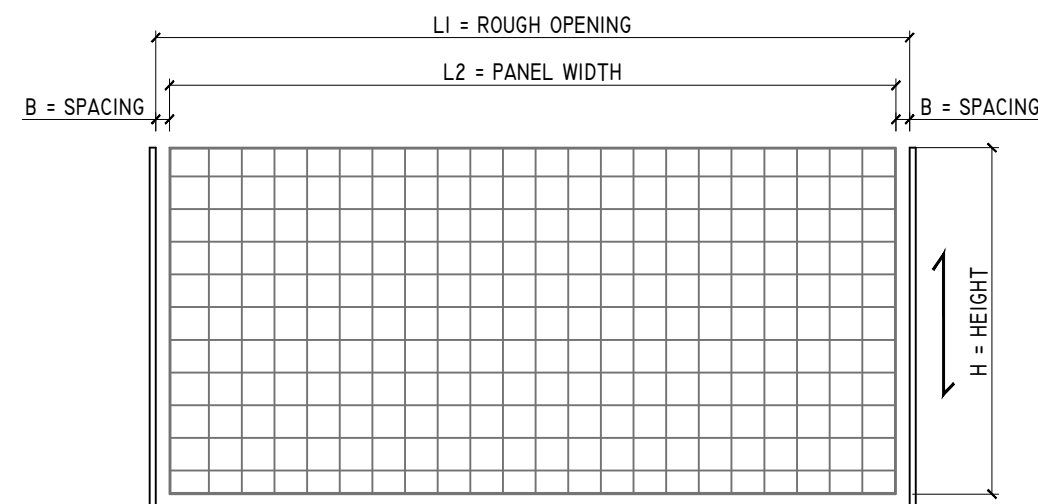

1 GRIGLIATO SPACER CONNECTION DETAIL
GA-8 SCALE: N.T.S.

2 GRIGLIATO A PANEL ISOMETRIC
GA-8 SCALE: 3"=1'-0"

3 TYPICAL 8FT TALL GRIGLIATO "A" FENCE SYSTEM
GA-8 SCALE: 3/8"=1'-0"

4 PANEL LEGEND
GA-8 SCALE: N.T.S.

DRAWN BY:
AA
CHECKED BY:
GM
SCALE:
AS NOTED
DATE:
3/19/21

TITLE:
TYPICAL 8-0" H GRIGLIATO "A" FENCE
ELEVATION AND DETAILS

SHEET NO:
GA-8

THIS DRAWING IN DESIGN AND DETAIL IS THE SOLE PROPERTY OF MFR MANUFACTURING CORPORATION, INC. AND MAY NOT BE USED FOR ANY PURPOSE WHATSOEVER OTHER THAN FOR OUR MANUFACTURING FACILITY AND INSTALLATION OF OUR PRODUCTS. THIS DOCUMENT OR ANY PART THEREOF MAY NOT BE REPRODUCED IN ANY MANNER WHATSOEVER AND SHALL BE RETURNED TO US UPON REQUEST. ALL RIGHTS RESERVED.