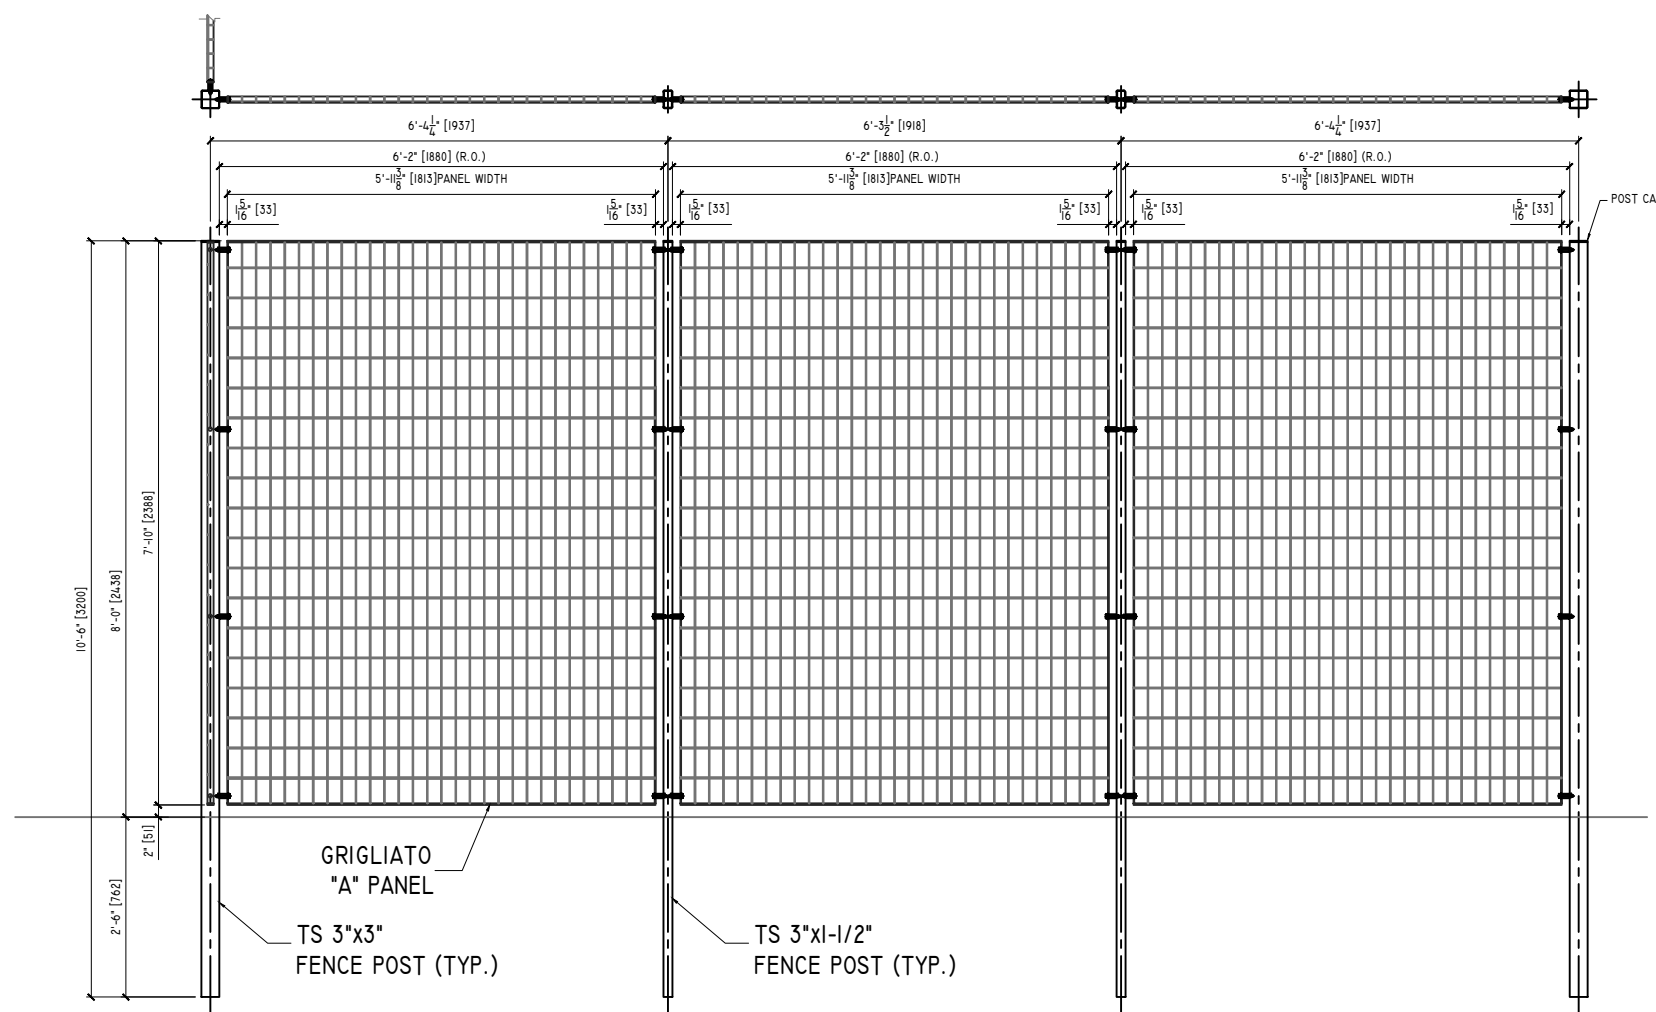

1 GRIGLIATO SPACER CONNECTION DETAIL
GA-8 SCALE: N.T.S.

2 GRIGLIATO A PANEL ISOMETRIC
GA-8 SCALE: 3"=1'-0"

3 TYPICAL 8FT TALL GRIGLIATO "A" FENCE SYSTEM
GA-8 SCALE: 3/8"=1'-0"

4 PANEL LEGEND
GA-8 SCALE: N.T.S.

DRAWN BY:
AA
CHECKED BY:
GM
SCALE:
AS NOTED
DATE:
3/19/21

TITLE:
TYPICAL 8-0" H GRIGLIATO "A" FENCE
ELEVATION AND DETAILS

SHEET NO:
GA-8

THIS DRAWING IN DESIGN AND DETAIL IS THE SOLE PROPERTY OF MFR MANUFACTURING CORPORATION, INC. AND MAY NOT BE USED FOR ANY PURPOSE WHATSOEVER OTHER THAN FOR OUR MANUFACTURING FACILITY AND INSTALLATION OF OUR PRODUCTS. THIS DOCUMENT OR ANY PART THEREOF MAY NOT BE REPRODUCED IN ANY MANNER WHATSOEVER AND SHALL BE RETURNED TO US UPON REQUEST. ALL RIGHTS RESERVED.