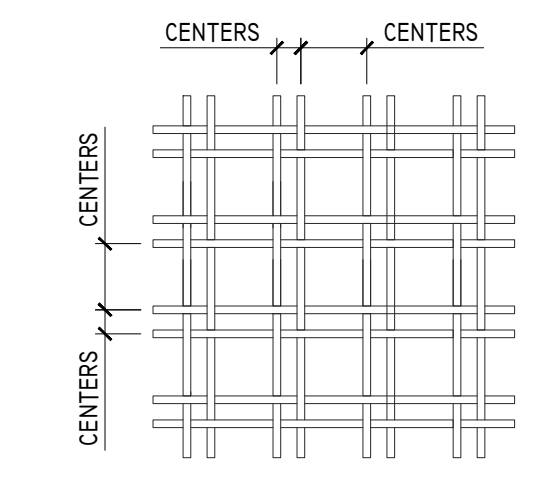

1
AI
TYPICAL "SELECT" WOVEN MESH RAILING SYSTEM
SCALE: 1"=1'-0"

2
AI
SELECT STYLE 1000
RETANGULAR WEAVE MESH
SCALE: 3"=1'-0"

4
AI
SELECT STYLE 2000
SQUARE WEAVE MESH
SCALE: 3"=1'-0"

6
AI
SELECT STYLE 3000
FLAT BASKET WEAVE MESH
SCALE: 3"=1'-0"

3
AI
SELECT STYLE 1500
RETANGULAR DOUBLE WEAVE MESH
SCALE: 3"=1'-0"

5
AI
SELECT STYLE 2500
SQUARE DOUBLE WEAVE MESH
SCALE: 3"=1'-0"

7
AI
SELECT STYLE 3500
FLAT BASKET DOUBLE WEAVE MESH
SCALE: 3"=1'-0"

THIS DRAWING IN DESIGN AND DETAIL IS THE SOLE PROPERTY OF MFR MANUFACTURING CORPORATION, INC. AND MAY NOT BE USED FOR ANY PURPOSE WHATSOEVER OTHER THAN FOR OUR MANUFACTURING FACILITY AND INSTALLATION OF OUR PRODUCTS. THIS DOCUMENT OR ANY PART THEREOF MAY NOT BE REPRODUCED IN ANY MANNER WHATSOEVER AND SHALL BE RETURNED TO US UPON REQUEST. ALL RIGHTS RESERVED.