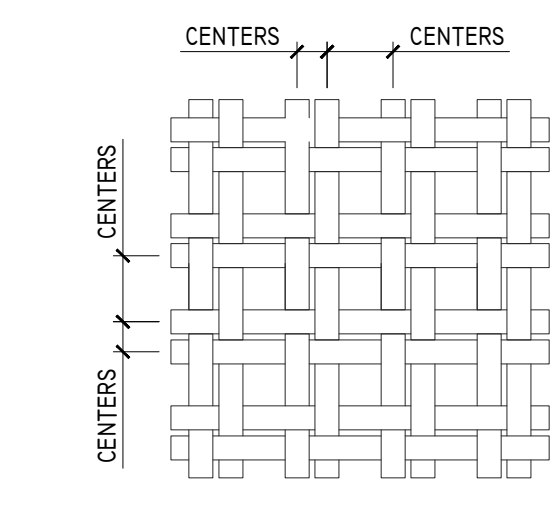

1
AI
TYPICAL "SELECT" WOVEN MESH RAILING SYSTEM
SCALE: 1"=1'-0"

2
AI
SELECT STYLE 1000
RETANGULAR WEAVE MESH
SCALE: 3"=1'-0"

4
AI
SELECT STYLE 2000
SQUARE WEAVE MESH
SCALE: 3"=1'-0"

6
AI
SELECT STYLE 3000
FLAT BASKET WEAVE MESH
SCALE: 3"=1'-0"

3
AI
SELECT STYLE 1500
RETANGULAR DOUBLE WEAVE MESH
SCALE: 3"=1'-0"

5
AI
SELECT STYLE 2500
SQUARE DOUBLE WEAVE MESH
SCALE: 3"=1'-0"

7
AI
SELECT STYLE 3500
FLAT BASKET DOUBLE WEAVE MESH
SCALE: 3"=1'-0"

THIS DRAWING IN DESIGN AND DETAIL IS THE SOLE PROPERTY OF MFR MANUFACTURING CORPORATION, INC. AND MAY NOT BE USED FOR ANY PURPOSE WHATSOEVER OTHER THAN FOR OUR MANUFACTURING FACILITY AND INSTALLATION OF OUR PRODUCTS. THIS DOCUMENT OR ANY PART THEREOF MAY NOT BE REPRODUCED IN ANY MANNER WHATSOEVER AND SHALL BE RETURNED TO US UPON REQUEST. ALL RIGHTS RESERVED.