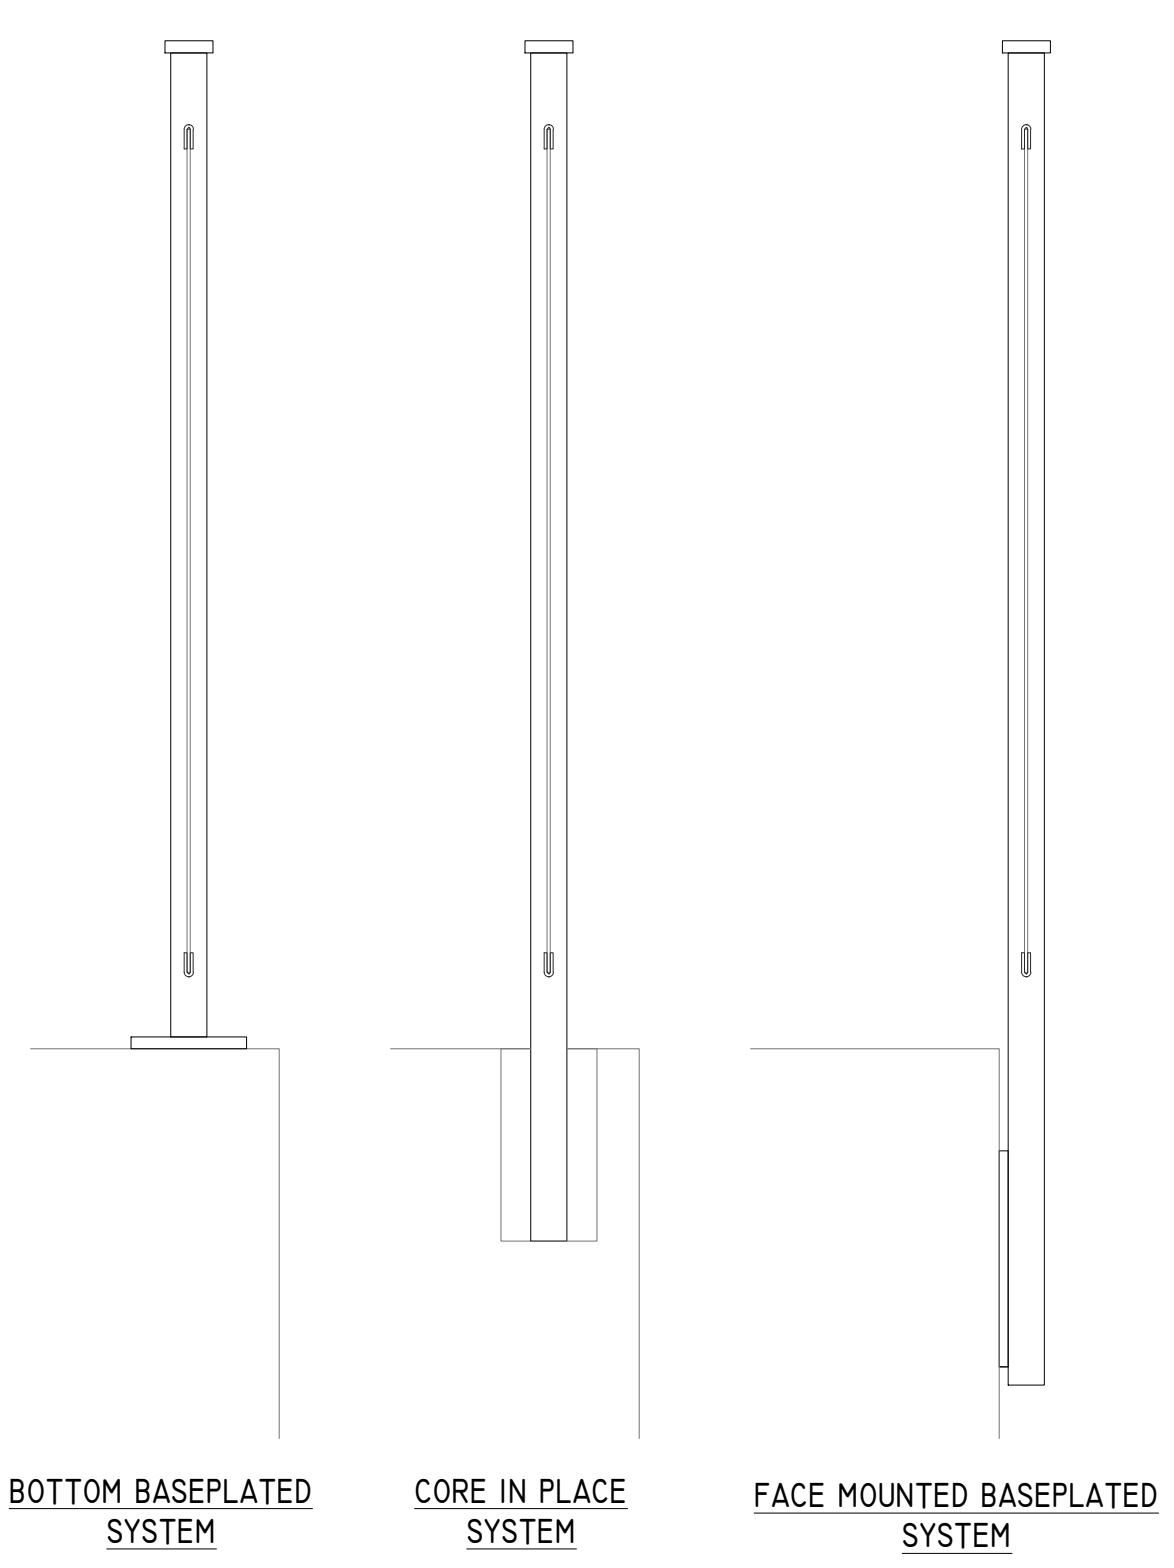

1
AI
TYPICAL "SELECT" WOVEN MESH RAILING SYSTEM
SCALE: 1"=1'-0"

2
AI
SELECT STYLE 1000
RETANGULAR WEAVE MESH
SCALE: 3"=1'-0"

4
AI
SELECT STYLE 2000
SQUARE WEAVE MESH
SCALE: 3"=1'-0"

6
AI
SELECT STYLE 3000
FLAT BASKET WEAVE MESH
SCALE: 3"=1'-0"

3
AI
SELECT STYLE 1500
RETANGULAR DOUBLE WEAVE MESH
SCALE: 3"=1'-0"

5
AI
SELECT STYLE 2500
SQUARE DOUBLE WEAVE MESH
SCALE: 3"=1'-0"

7
AI
SELECT STYLE 3500
FLAT BASKET DOUBLE WEAVE MESH
SCALE: 3"=1'-0"

THIS DRAWING IN DESIGN AND DETAIL IS THE SOLE PROPERTY OF MFR MANUFACTURING CORPORATION, INC. AND MAY NOT BE USED FOR ANY PURPOSE WHATSOEVER OTHER THAN FOR OUR MANUFACTURING FACILITY AND INSTALLATION OF OUR PRODUCTS. THIS DOCUMENT OR ANY PART THEREOF MAY NOT BE REPRODUCED IN ANY MANNER WHATSOEVER AND SHALL BE RETURNED TO US UPON REQUEST. ALL RIGHTS RESERVED.