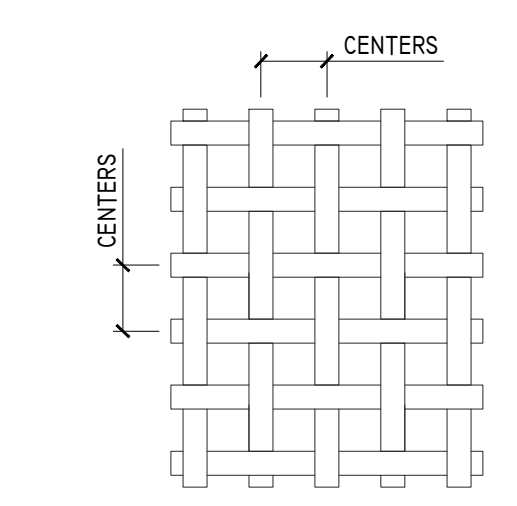

1
AI
TYPICAL "SELECT" WOVEN MESH RAILING SYSTEM
SCALE: 1"=1'-0"

2
AI
SELECT STYLE 1000
RETANGULAR WEAVE MESH
SCALE: 3"=1'-0"

4
AI
SELECT STYLE 2000
SQUARE WEAVE MESH
SCALE: 3"=1'-0"

6
AI
SELECT STYLE 3000
FLAT BASKET WEAVE MESH
SCALE: 3"=1'-0"

3
AI
SELECT STYLE 1500
RETANGULAR DOUBLE WEAVE MESH
SCALE: 3"=1'-0"

5
AI
SELECT STYLE 2500
SQUARE DOUBLE WEAVE MESH
SCALE: 3"=1'-0"

7
AI
SELECT STYLE 3500
FLAT BASKET DOUBLE WEAVE MESH
SCALE: 3"=1'-0"

THIS DRAWING IN DESIGN AND DETAIL IS THE SOLE PROPERTY OF MFR MANUFACTURING CORPORATION, INC. AND MAY NOT BE USED FOR ANY PURPOSE WHATSOEVER OTHER THAN FOR OUR MANUFACTURING FACILITY AND INSTALLATION OF OUR PRODUCTS. THIS DOCUMENT OR ANY PART THEREOF MAY NOT BE REPRODUCED IN ANY MANNER WHATSOEVER AND SHALL BE RETURNED TO US UPON REQUEST. ALL RIGHTS RESERVED.