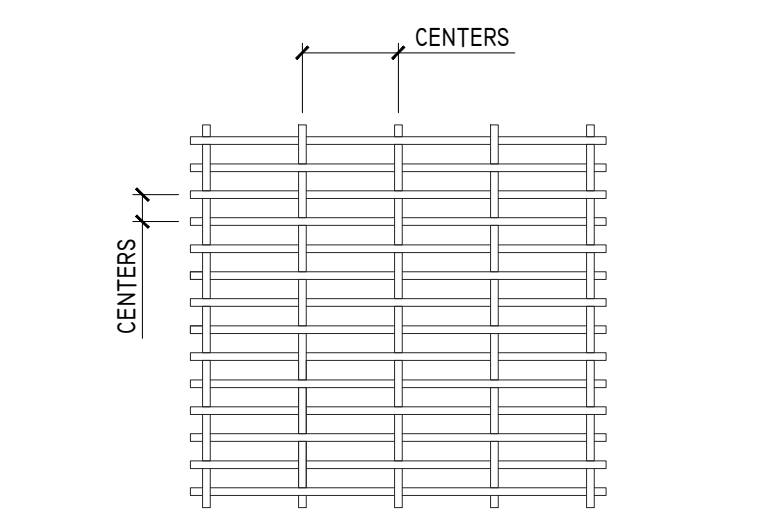

1
AI
TYPICAL "SELECT" WOVEN MESH RAILING SYSTEM
SCALE: 1"=1'-0"

2
AI
SELECT STYLE 1000
RETANGULAR WEAVE MESH
SCALE: 3"=1'-0"

4
AI
SELECT STYLE 2000
SQUARE WEAVE MESH
SCALE: 3"=1'-0"

6
AI
SELECT STYLE 3000
FLAT BASKET WEAVE MESH
SCALE: 3"=1'-0"

3
AI
SELECT STYLE 1500
RETANGULAR DOUBLE WEAVE MESH
SCALE: 3"=1'-0"

5
AI
SELECT STYLE 2500
SQUARE DOUBLE WEAVE MESH
SCALE: 3"=1'-0"

7
AI
SELECT STYLE 3500
FLAT BASKET DOUBLE WEAVE MESH
SCALE: 3"=1'-0"

THIS DRAWING IN DESIGN AND DETAIL IS THE SOLE PROPERTY OF MFR MANUFACTURING CORPORATION, INC. AND MAY NOT BE USED FOR ANY PURPOSE WHATSOEVER OTHER THAN FOR OUR MANUFACTURING FACILITY AND INSTALLATION OF OUR PRODUCTS. THIS DOCUMENT OR ANY PART THEREOF MAY NOT BE REPRODUCED IN ANY MANNER WHATSOEVER AND SHALL BE RETURNED TO US UPON REQUEST. ALL RIGHTS RESERVED.