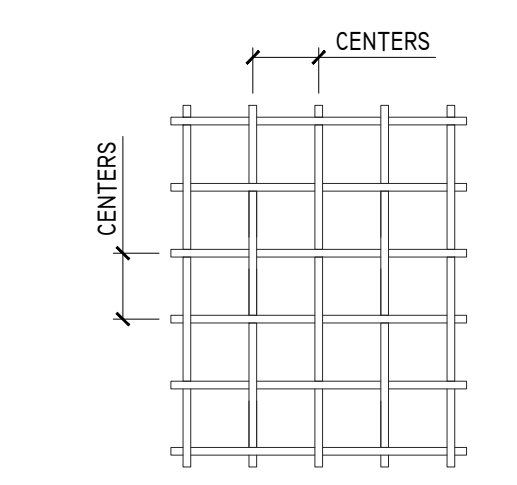

1
AI
TYPICAL "SELECT" WOVEN MESH RAILING SYSTEM
SCALE: 1"=1'-0"

2
AI
SELECT STYLE 1000
RETANGULAR WEAVE MESH
SCALE: 3"=1'-0"

4
AI
SELECT STYLE 2000
SQUARE WEAVE MESH
SCALE: 3"=1'-0"

6
AI
SELECT STYLE 3000
FLAT BASKET WEAVE MESH
SCALE: 3"=1'-0"

3
AI
SELECT STYLE 1500
RETANGULAR DOUBLE WEAVE MESH
SCALE: 3"=1'-0"

5
AI
SELECT STYLE 2500
SQUARE DOUBLE WEAVE MESH
SCALE: 3"=1'-0"

7
AI
SELECT STYLE 3500
FLAT BASKET DOUBLE WEAVE MESH
SCALE: 3"=1'-0"

THIS DRAWING IN DESIGN AND DETAIL IS THE SOLE PROPERTY OF MFR MANUFACTURING CORPORATION, INC. AND MAY NOT BE USED FOR ANY PURPOSE WHATSOEVER OTHER THAN FOR OUR MANUFACTURING FACILITY AND INSTALLATION OF OUR PRODUCTS. THIS DOCUMENT OR ANY PART THEREOF MAY NOT BE REPRODUCED IN ANY MANNER WHATSOEVER AND SHALL BE RETURNED TO US UPON REQUEST. ALL RIGHTS RESERVED.