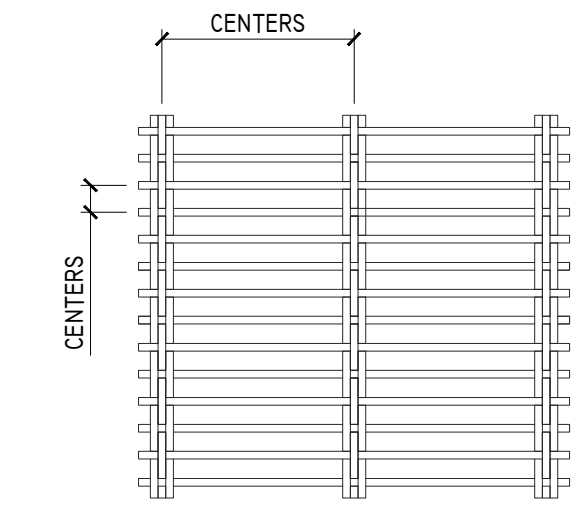

1
AI
TYPICAL "SELECT" WOVEN MESH RAILING SYSTEM
SCALE: 1"=1'-0"

2
AI
SELECT STYLE 1000
RETANGULAR WEAVE MESH
SCALE: 3"=1'-0"

4
AI
SELECT STYLE 2000
SQUARE WEAVE MESH
SCALE: 3"=1'-0"

6
AI
SELECT STYLE 3000
FLAT BASKET WEAVE MESH
SCALE: 3"=1'-0"

3
AI
SELECT STYLE 1500
RETANGULAR DOUBLE WEAVE MESH
SCALE: 3"=1'-0"

5
AI
SELECT STYLE 2500
SQUARE DOUBLE WEAVE MESH
SCALE: 3"=1'-0"

7
AI
SELECT STYLE 3500
FLAT BASKET DOUBLE WEAVE MESH
SCALE: 3"=1'-0"

THIS DRAWING IN DESIGN AND DETAIL IS THE SOLE PROPERTY OF MFR MANUFACTURING CORPORATION, INC. AND MAY NOT BE USED FOR ANY PURPOSE WHATSOEVER OTHER THAN FOR OUR MANUFACTURING FACILITY AND INSTALLATION OF OUR PRODUCTS. THIS DOCUMENT OR ANY PART THEREOF MAY NOT BE REPRODUCED IN ANY MANNER WHATSOEVER AND SHALL BE RETURNED TO US UPON REQUEST. ALL RIGHTS RESERVED.