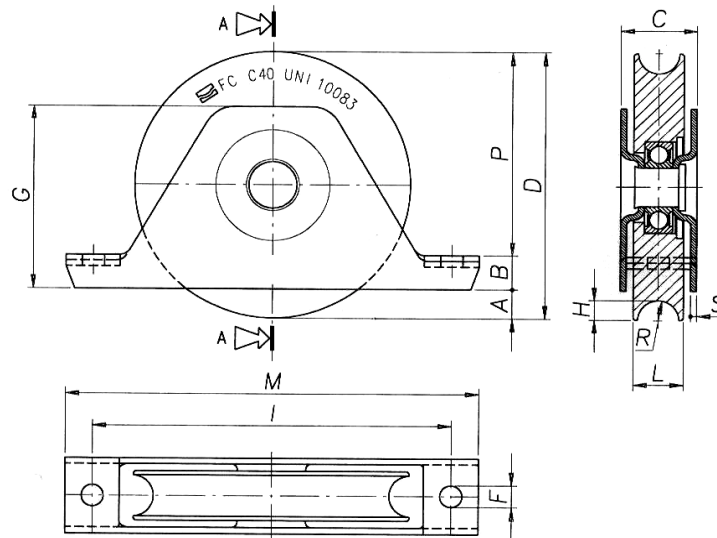

- A 0.53 in
- B 0.57 in
- C 1.26 in
- D 3.86 in
- E 0.00 in
- F 0.35 in
- G 2.76 in
- H 0.37 in

metalco®

Detail, Gateroller

03/10/2001

D-GTS-SL337