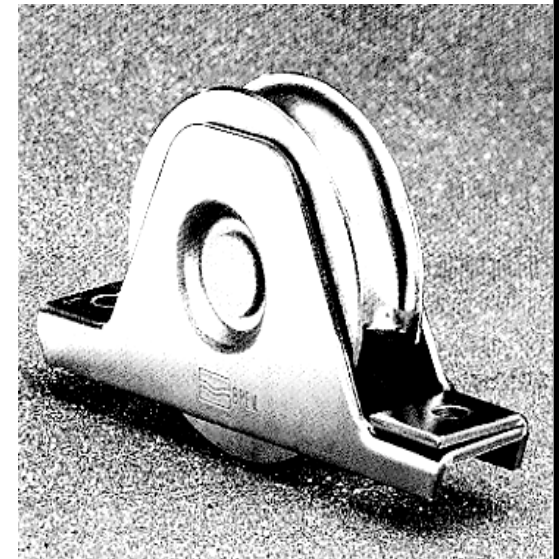

- A 0.53 in
- B 0.57 in
- C 1.26 in
- D 3.86 in
- E 0.00 in
- F 0.35 in
- G 2.76 in
- H 0.37 in

metalco®

Detail, Gateroller

03/10/2001

D-GTS-SL337