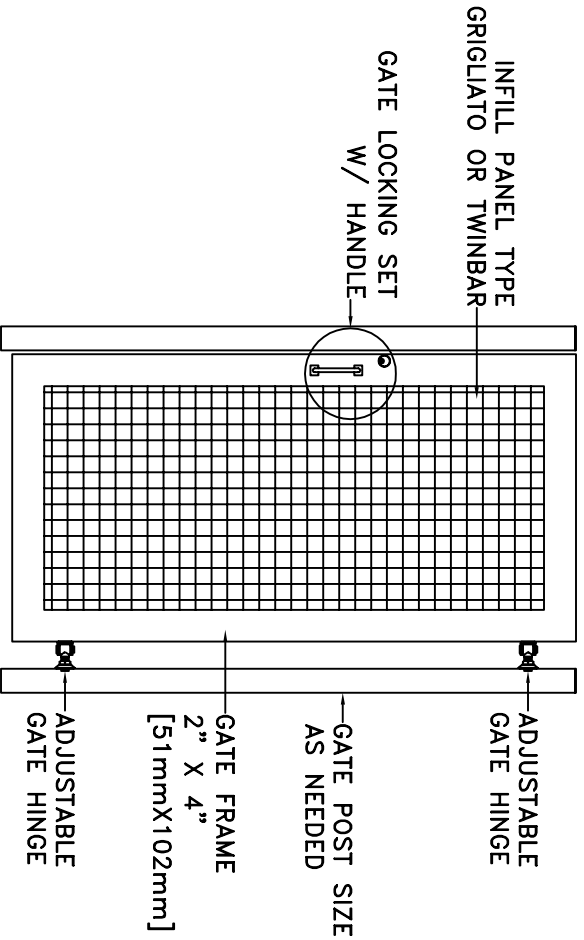

GATE LOCKING SET
W/ HANDLE
DETAIL

ADJUSTABLE GATE HINGE
DETAIL

DRAWN BY: F.C.
 CHECKED BY: GHS
 SCALE: NTS
 DATE: 02/27/02

wetalco[®]

TITLE:
 SINGLE SWING GATE
 W/ LOCK MECHANISM

SHEET NO:
 D-SSG-1