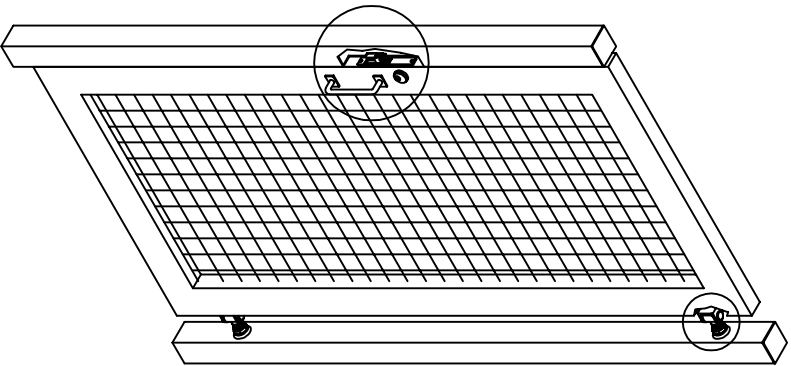

GATE LOCKING SET
W/ HANDLE
DETAIL

ADJUSTABLE GATE HINGE
DETAIL

DRAWN BY: F.C.
 CHECKED BY: GHS
 SCALE: NTS
 DATE: 02/27/02

wetalco[®]

TITLE:
 SINGLE SWING GATE
 W/ LOCK MECHANISM

SHEET NO:
 D-SSG-1